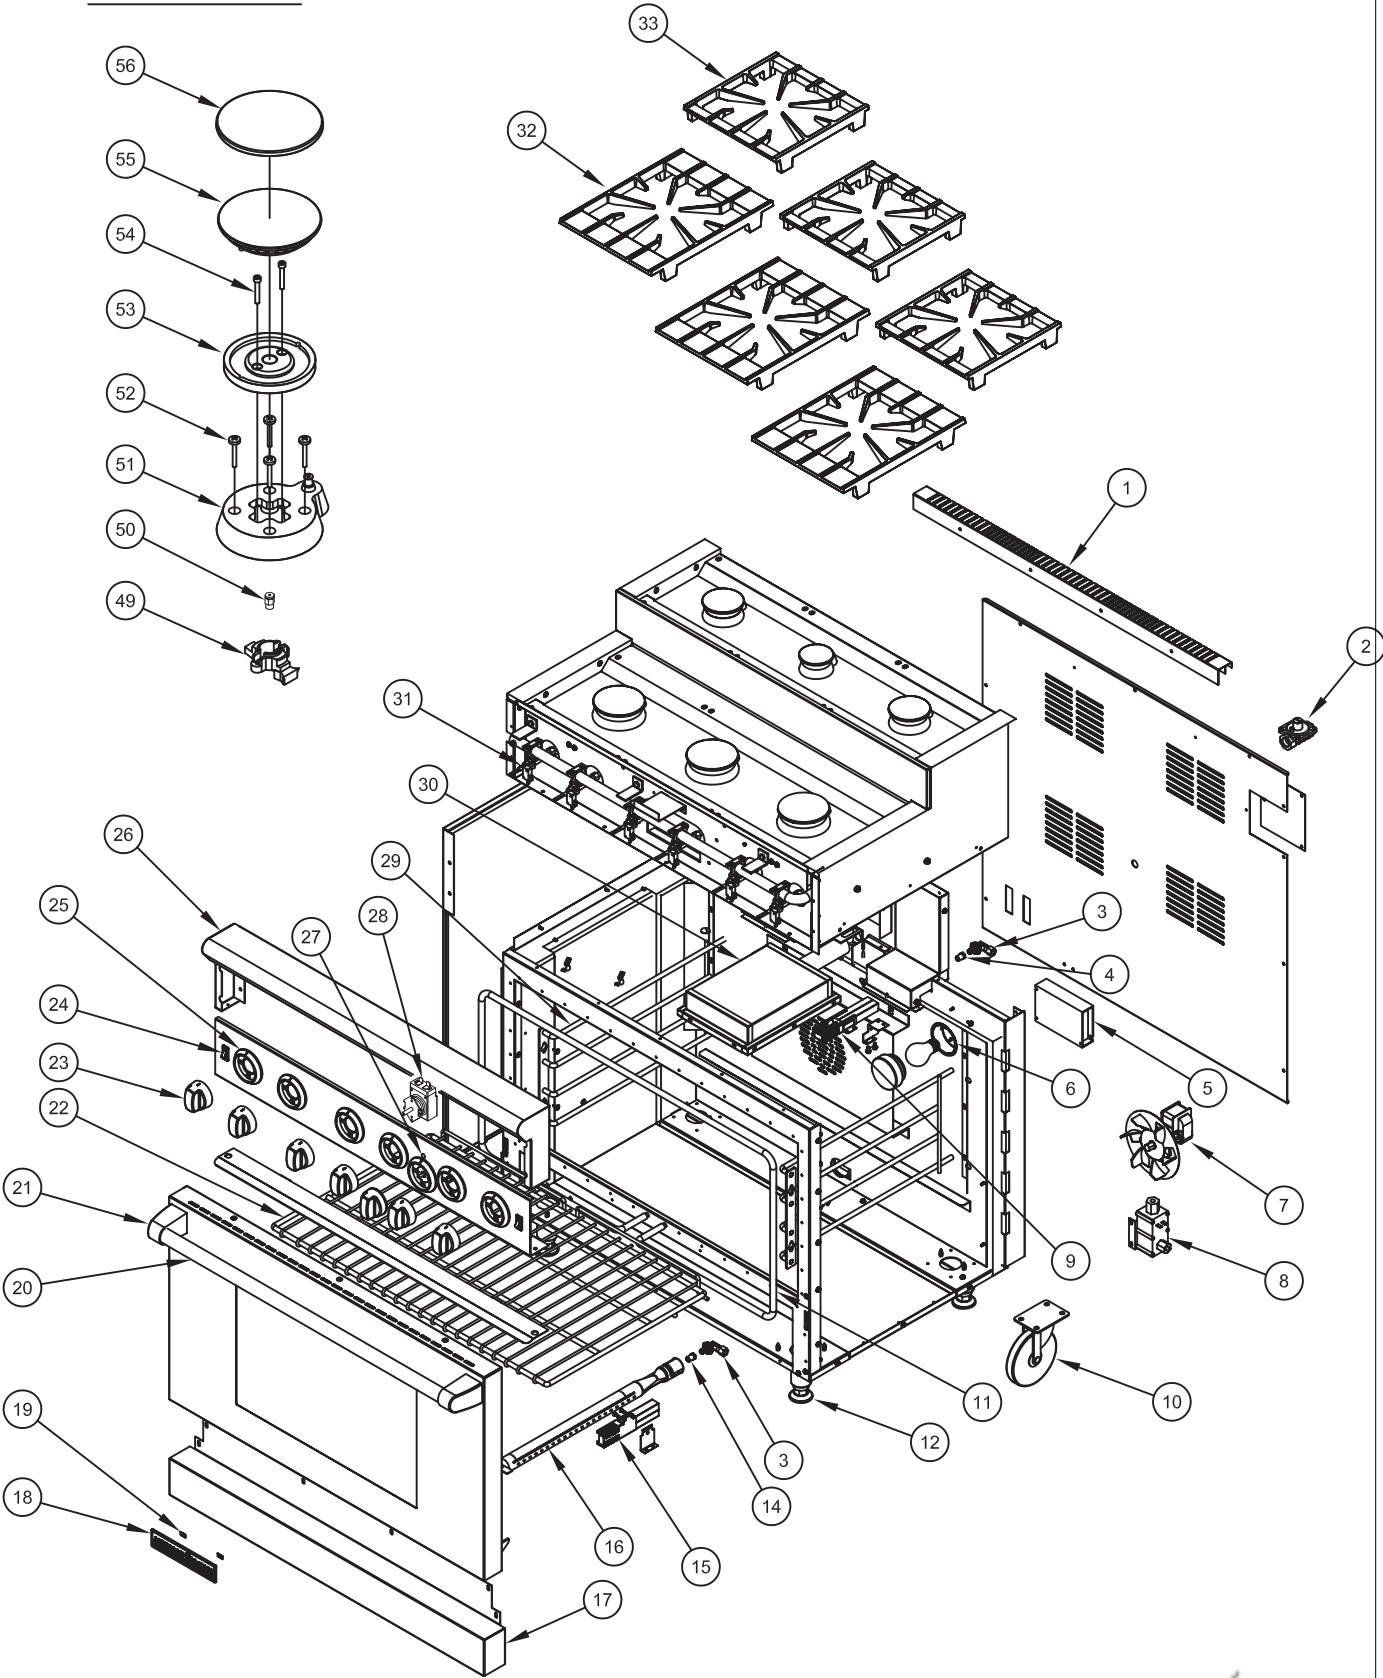

ARR-Titan Series

TOP BURNER

2

REGULATOR

9, 15

IGNITER

23

ON/OFF KNOB

24

SWITCH

25

BEZEL

28

THERMOSTAT

31

GAS VALVE